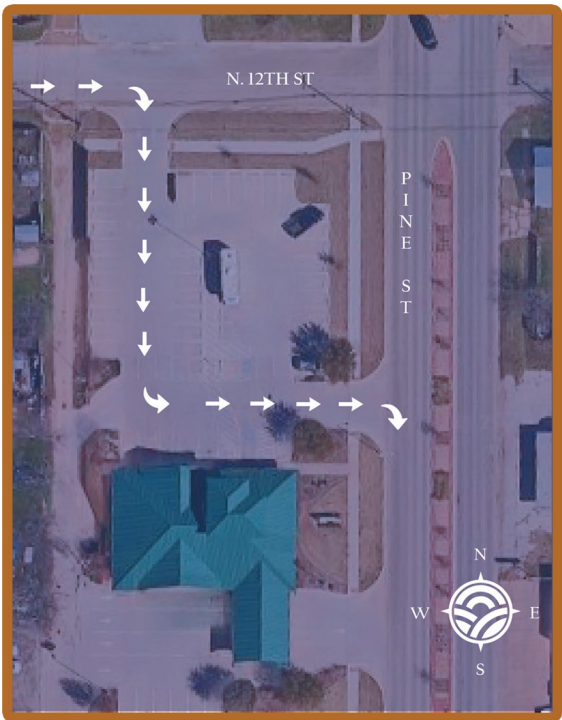

Register for door prizes
(limit 1 entry per member)

Pick up to-go dinner and gift
(limited to 1 person in the car, up to 4 per car)

Join us online for business meeting

**DRIVE THROUGH EACH STATION
IN OUR PARKING LOT**

Your Community Credit Union....

Serving all residents of Taylor, Haskell, Jones, Shackelford,
Stephens, Nolan, Callahan, Eastland, Runnels, Coleman, Brown, Comanche and Erath counties.